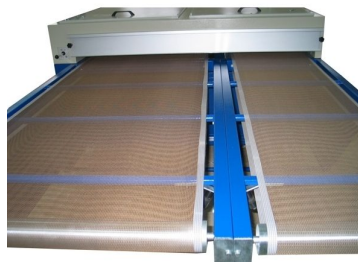

ACOSGRAF

FÁBRICA DE MÁQUINAS GRÁFICAS, LDA.

www.acosgraf.com

Hot air turbine with re circulation from air in closed circuit for option water base drying