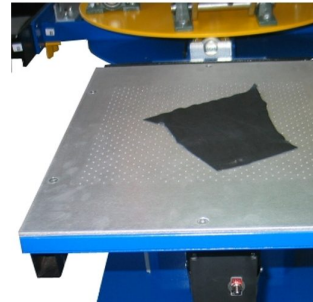

ACOS
GRAF

FÁBRICA DE MÁQUINAS GRÁFICAS, LDA.

www.acosgraf.com

APOLO PRINT

The APOLO PRINT is a textile printing manual carousel equipped with micro printing registers. The APOLO has the capacity to install several special pallets such as : umbrellas; sleeves; jackets; caps; vacuum pallet and others.

ACOS GRAF

FÁBRICA DE MÁQUINAS GRÁFICAS, LDA.

www.acosgraf.com

Super easy and comfortable micro adjustments in each printing color

Example from umbrella printing pallet. Available accessory to print: umbrellas; sleeves; jackets; caps; vacuum pallet.

Possibility to have vacuum pallets systems

Secadores intermédios de impressão disponíveis

PRODUCT DESCRIPTION

- All heads can be lower at same time so more users can work together;
- Available between in 4,6,8,10 and 12 colors configuration;
- Palettes and screens can rotate separately;
- Individual micro register in each color;
- Possibility to print with different screen sizes;
- Individual adjust from screen angle;
- Possibility to adjust pallet in length direction;
- Fast and easy assembly from screens and pallets;
- Lateral and précised fixation from the screen;
- Solid mechanics construction;
- Available accessories to print: caps, umbrellas, jackets, transfers, sleeves, etc...

APOLO PRINT	Units	AP - 4	AP - 6	AP - 8	AP - 10	AP - 12
Colors quantity		4	6	8	10	12
Palettes quantity		4	6	8	10	12
Maximum screen size	cm	59x80	59x80	59x80	59x80	59x80
Size from aluminium pallet	Cm	40x50	40x50	40x50	40x50	40x50
Diameter	Cm	273	280	310	340	360
Height from working platform	cm	90	90	90	90	90
Weight	Kg	200	200	400	500	600
Shipping dimensions (W*D*H)	Cm		160*160*130			