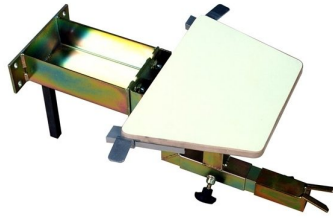

ACOS GRAF

FÁBRICA DE MÁQUINAS GRÁFICAS, LDA.

www.acosgraf.com

PRODUCT DESCRIPTION

- All heads can be lower at same time so more users can work together;
- Available between in 4,6,8,10 and 12 colors configuration;
- Palettes and screens can rotate separately;
- Individual micro register in each color;
- Possibility to print with different screen sizes;
- Individual adjust from screen angle;
- Possibility to adjust pallet in length direction;
- Fast and easy assembly from screens and pallets;
- Lateral and précised fixation from the screen;
- Solid mechanics construction;
- Available accessories to print: caps, umbrellas, jackets, transfers, sleeves, etc...

APOLO PRINT	Units	AP - 4	AP - 6	AP - 8	AP - 10	AP - 12
Colors quantity		4	6	8	10	12
Palettes quantity		4	6	8	10	12
Maximum screen size	cm	59x80	59x80	59x80	59x80	59x80
Size from aluminium pallet	Cm	40x50	40x50	40x50	40x50	40x50
Diameter	Cm	273	280	310	340	360
Height from working platform	cm	90	90	90	90	90
Weight	Kg	200	200	400	500	600
Shipping dimensions (W*D*H)	Cm		160*160*130			

Note: As características podem ser alteradas sem aviso prévio

Rua do Castalhão - Canelas (Zona Industrial da Mina), nº320 4410 - 269 Canelas
VNG - Portugal P.O.Box - 45 -4408 VALADARES CODEX - Portugal
Tel. +351 227 621 679 / +351 227 621 901 - Fax +351 227 623 375
www.acosgraf.com | geral@acosgraf.com

www.acosgraf.com