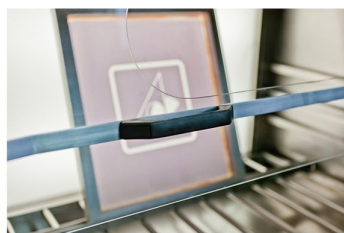

PRODUCT DESCRIPTION

- Fully built in stainless steel;
- Light box behind to help screen developing from screens;
- Possibility to have a chimney for toxic vapours aspiration (option);
- Transparent PVC door for water splashing protection (option);
- Dirty water decanting system with 3 levels to remove solid particles (option);
- Inclination rails to place the screens (option);

BACPRINT	Uni	BAC 0710	BAC 1013	BAC 1316	BAC 1518
Maximum screen size (height*width)	Cm	70 x 100	100 x 130	130 x 160	150 x 180
External depth	Cm	92	92	92	92
External width	Cm	116	146	176	196
External height	Cm	172	187	217	217
Weight	Kg	70	135	160	325
Voltage	V	230 / 50	230 / 50	230 / 50	230 / 50
Shipping dimensions (W*D*H)	Cm	120*105*190	160*105*200	190*105*230	210*105*230

Note: As características podem ser alteradas sem aviso prévio