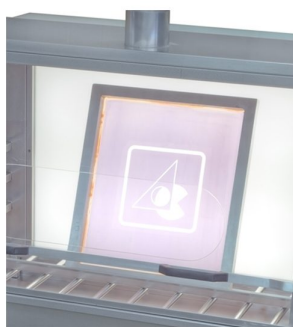

# BACPRINT

The BACPRINT is a washing and developing tank used in the screen printing industry. The BACPRINT is equipped with light box behind to help in better developing and washing the screens. The BACPRINT is 100% built in stainless steel and can be equipped with acrylic transparent door; inclination rail from screen; motor for solvent vapours aspiration, etc...

Acrylic transparent door to protect operator from water splashing as option

Inclination rail with adjustment in 3 levels as option

Aspiration cone on top to install aspiration motor from solvent vapors as option

Light box behind to help in developing and washing the screens

**PRODUCT DESCRIPTION**

- Fully built in stainless steel;
- Light box behind to help screen developing from screens;
- Possibility to have a chimney for toxic vapours aspiration (option);
- Transparent PVC door for water splashing protection (option);
- Dirty water decanting system with 3 levels to remove solid particles (option);
- Inclination rails to place the screens (option);