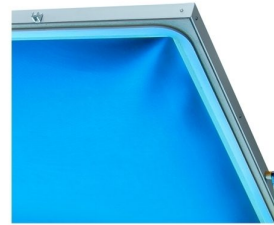

ACOS GRAF

FÁBRICA DE MÁQUINAS GRÁFICAS, LDA.

www.acosgraf.com

PRODUCT DESCRIPTION

- LCD control panel;
- Exposing time controlled by a digital counter;
- Fully automatic operation method from vacuum and exposing operation;
- Perfect and quiet vacuum;
- Actinic light source for fast screen exposing;
- Yellow light to prepare the job;
- Capable to save until 10 different program times;
- Emulsion hardener program available as standard.

LUXMIDI	Units	LUX MD 0608	LUX MD 0811	LUX MD 1012	LUX MD 1215
Maximum screen size	cm	60x80	80x110	100x125	120x150
Power of exposure light	W	300	520	680	1080
External width	Cm	96	137	142	170
External depth	cm	105	129	143	166
External height	Cm	30	30	30	30
Weight	Kg	90	140		325
Voltage	V	220	220	220	220
Shipping dimensions (W*D*H)	Cm	120*115*50	140*135*50		185*175*50

Note: As características podem ser alteradas sem aviso prévio

Rua do Castalhão - Canelas (Zona Industrial da Mina), nº320 4410 - 269 Canelas
VNG - Portugal P.O.Box - 45 -4408 VALADARES CODEX - Portugal
Tel. +351 227 621 679 / +351 227 621 901 - Fax +351 227 623 375
www.acosgraf.com | geral@acosgraf.com

www.acosgraf.com