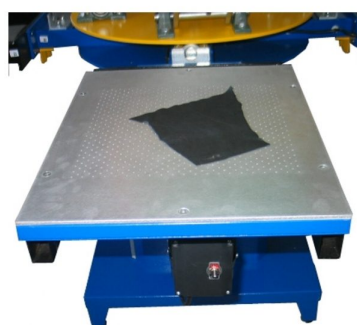

ACOSGRAF

FÁBRICA DE MÁQUINAS GRÁFICAS, LDA.

www.acosgraf.com

TEXWORK

www.acosgraf.com

The TEXWORK is a textile printing manual carousel that can have endless configuration. The TEXWORK has the capacity to install several special pallets such as : umbrellas; sleeves; jackets; caps; vacuum pallet and others. The TEXWORK is the equipped with micro registers in each color.

Note: As características podem ser alteradas sem aviso prévio

ACOSGRAF

FÁBRICA DE MÁQUINAS GRÁFICAS, LDA.

www.acosgraf.com

Individual micro register in each color

Solid and precise back clamping with option to have it in lateral fixation

Rotação separada de paletes e quadros

PRODUCT DESCRIPTION

- Available in almost any configuration customer's needs - 100% full personalized
- Palettes and screens can rotate separately;
- Individual micro register in each color;
- Possibility to print with different screen sizes;
- Individual adjust from screen angle;
- Possibility to adjust pallet length direction;
- Super stable pallet arm;
- Fast and easy assembly from screens and pallets
- Screen clamps lateral as option;
- Solid mechanics construction;
- Available accessories to print: caps, umbrellas, jackets, transfers, sleeves, etc...