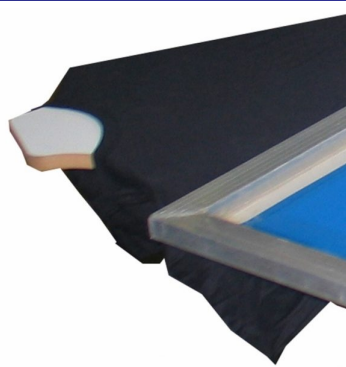

ACOSGRAF

FÁBRICA DE MÁQUINAS GRÁFICAS, LDA.

www.acosgraf.com

TEXWORK

www.acosgraf.com

The TEXWORK is a textile printing manual carousel that can have endless configuration. The TEXWORK has the capacity to install several special pallets such as : umbrellas; sleeves; jackets; caps; vacuum pallet and others. The TEXWORK is the equipped with micro registers in each color.

Note: As características podem ser alteradas sem aviso prévio

ACOSGRAF

FÁBRICA DE MÁQUINAS GRÁFICAS, LDA.

www.acosgraf.com

Individual micro register in each color

Solid and precise back clamping with option to have it in lateral fixation

Rotação separada de paletes e quadros

PRODUCT DESCRIPTION

- Available in almost any configuration customer's needs - 100% full personalized
- Palettes and screens can rotate separately;
- Individual micro register in each color;
- Possibility to print with different screen sizes;
- Individual adjust from screen angle;
- Possibility to adjust pallet length direction;
- Super stable pallet arm;
- Fast and easy assembly from screens and pallets
- Screen clamps lateral as option;
- Solid mechanics construction;
- Available accessories to print: caps, umbrellas, jackets, transfers, sleeves, etc...