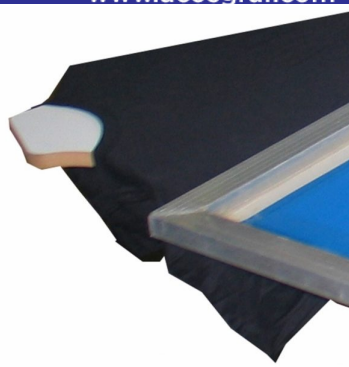

Rotação separada de paletes e quadros