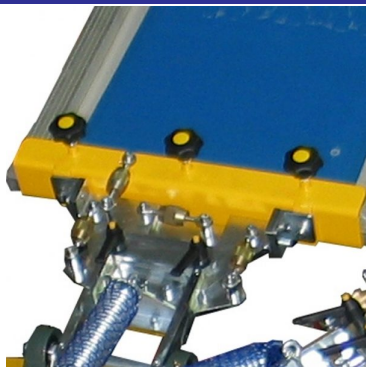

ACOSGRAF

FÁBRICA DE MÁQUINAS GRÁFICAS, LDA.

www.acosgraf.com

Individual micro register in each color