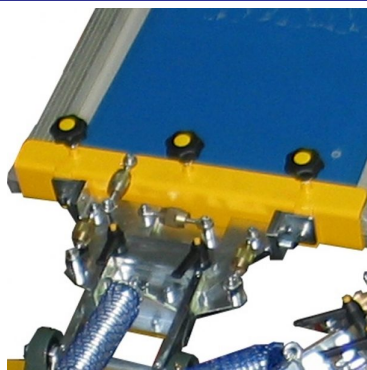

ACOSGRAF

FÁBRICA DE MÁQUINAS GRÁFICAS, LDA.

www.acosgraf.com

TEXWORK

www.acosgraf.com

The TEXWORK is a textile printing manual carousel that can have endless configuration. The TEXWORK has the capacity to install several special pallets such as : umbrellas; sleeves; jackets; caps; vacuum pallet and others. The TEXWORK is the equipped with micro registers in each color.

Note: As características podem ser alteradas sem aviso prévio

ACOSGRAF

FÁBRICA DE MÁQUINAS GRÁFICAS, LDA.

www.acosgraf.com

Individual micro register in each color

Solid and precise back clamping with option to have it in lateral fixation

Rotação separada de paletes e quadros

PRODUCT DESCRIPTION

- Available in almost any configuration customer's needs - 100% full personalized
- Palettes and screens can rotate separately;
- Individual micro register in each color;
- Possibility to print with different screen sizes;
- Individual adjust from screen angle;
- Possibility to adjust pallet length direction;
- Super stable pallet arm;
- Fast and easy assembly from screens and pallets
- Screen clamps lateral as option;
- Solid mechanics construction;
- Available accessories to print: caps, umbrellas, jackets, transfers, sleeves, etc...