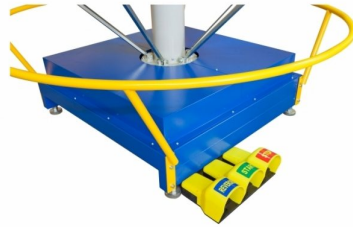

2 cabeçais de transfer que são completamente independentes em temperatura; pressão e temporização

Equipada com rotação por servo motor dos pratos de transfer

Possibilidade de trocar o prato inferior por tamanhos diversos