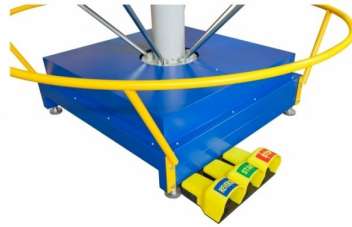

2 cabeçais de transfer que são completamente independentes em temperatura; pressão e temporização

Equipada com rotação por servo motor dos pratos de transfer

Possibilidade de trocar o prato inferior por tamanhos diversos