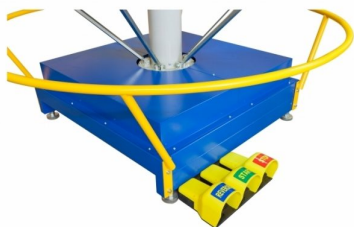

ACOS GRAF

FÁBRICA DE MÁQUINAS GRÁFICAS, LDA.

www.acosgraf.com

Servo motor equipped with possibility to move front; back and half index

Possibility to change the inferior plate and also special design with open arm

Security photocell for operator safety

LED tower for quick visual of status

PRODUCT DESCRIPTION

| GALAXY COLUMBIA | Unidades | COL 6-2 | COL 4-2 |
|---------------------------------------|----------|-------------|---------|
| Number from working plates | | 6 | 4 |
| Number from transfer heads | | 2 | 2 |
| Maximum working pressure | Kg | 2490 | 2490 |
| Dimensões do prato de transfer | cm | 50x40 | 50x40 |
| Température maximum de fonctionnement | °C | 220 | 220 |
| Power install | W | 6000 | 6000 |
| Diameter | Cm | 220 | 180 |
| Poids | Kg | 800 | 650 |
| Tension | V | 3x 400 | 3x 400 |
| Dimensões de envio (larg*comp*prof.) | Cm | 235*160*196 | |